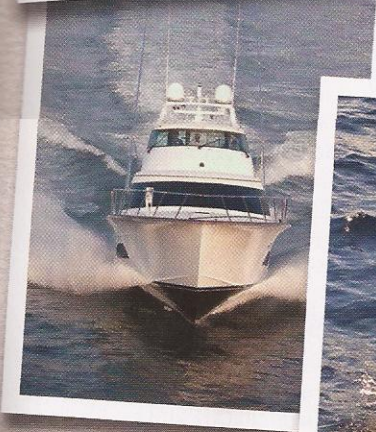

DOES VOLVO PENTA IPS RAISE FISH? YOU BET!

Spencer 70, a beauty

Early morning

The big catch

Sportfish mode

Volvo Penta IPS for offshore sportfishing is a brilliant example of adapting to customer requirements. Volvo Penta IPS with Sportfish Mode provides unparalleled maneuverability and control when chasing down a billfish.

Meet us in Miami at: Miami Beach Convention Center **M-83**. Sea Isle Marina **Piers 2, 3** and **slip 148**. Yacht and Brokerage, **Space 9**.

IPS350 - IPS600

IPS800 - IPS900

IPS1050 - IPS1200

**VOLVO
PENTA**