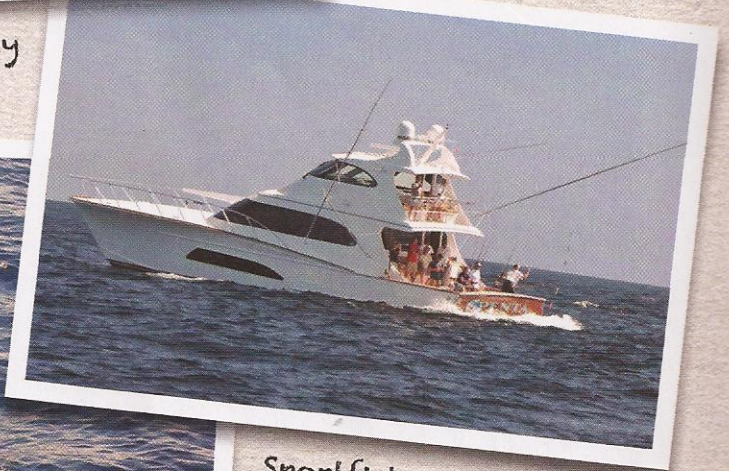

DOES VOLVO PENTA IPS RAISE FISH? YOU BET!

Spencer 70, a beauty

Early morning

The big catch

Sportfish mode

Volvo Penta IPS for offshore sportfishing is a brilliant example of adapting to customer requirements. Volvo Penta IPS with Sportfish Mode provides unparalleled maneuverability and control when chasing down a billfish.

Meet us in Miami at: Miami Beach Convention Center **M-83**. Sea Isle Marina **Piers 2, 3** and **slip 148**. Yacht and Brokerage, **Space 9**.

IPS350 - IPS600

IPS800 - IPS900

IPS1050 - IPS1200

**VOLVO
PENTA**