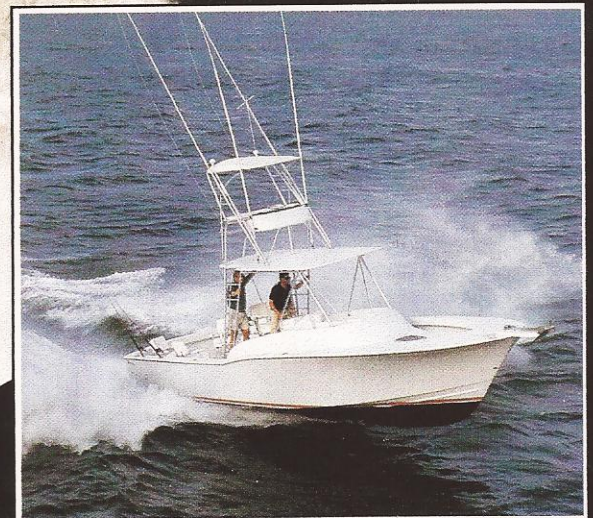

What Separates the **L&H 33'** From all Other Sportfisherman...

...Performance by Design

The L&H 33 ...Designed for the Serious Angler!

With 180 sq. feet of walk-around cockpit space, the L&H 33 has more room than boats twice its' size. It has been designed to cruise at 30 MPH in most fishable sea conditions.

In a world of look alike fishing boats, the L&H 33 is the definition of a walkaround Sportfisherman!

...Fishability by Design

..Elegant Lines by Design